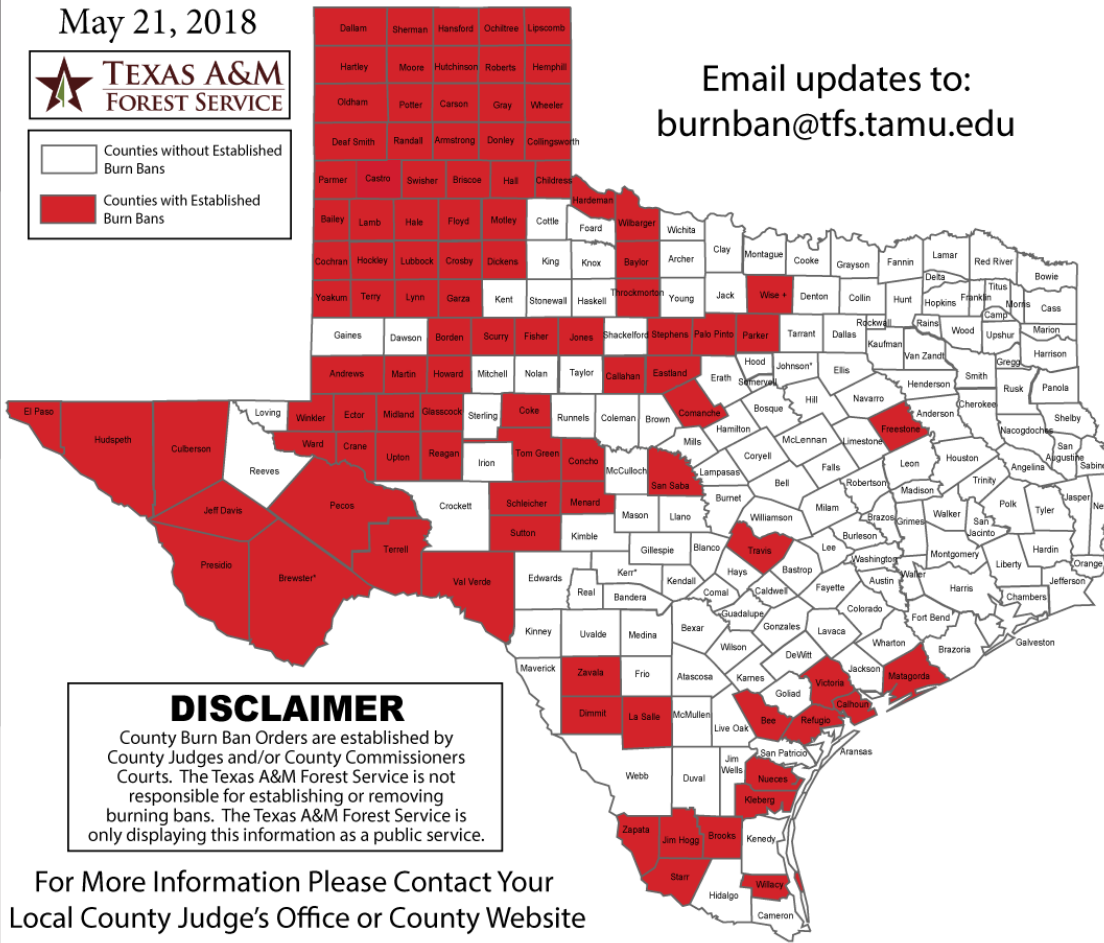

OUTDOOR BURN BANS

May 21, 2018

Counties without Established Burn Bans
Counties with Established Burn Bans

Email updates to:
burnban@tfs.tamu.edu

Counties with Burn Bans: 100

- Andrews
- Armstrong
- Bailey
- Baylor*
- Bee
- Borden
- Brewster
- Briscoe
- Brooks
- Calhoun
- Callahan
- Carson
- Castro
- Childress
- Cochran
- Coke
- Collingsworth
- Comanche
- Concho
- Crane
- Crosby
- Culberson
- Dallam
- Deaf Smith
- Dickens
- Dimmit
- Donley
- Eastland
- Ector
- El Paso
- Fisher
- Floyd
- Freestone
- Garza
- Glasscock
- Gray
- Hale
- Hall
- Hansford
- Hardeman
- Hartley
- Hemphill
- Hockley
- Howard
- Hudspeth
- Hutchinson
- Jeff Davis
- Jim Hogg
- Jones
- Kleberg
- La Salle
- Lamb
- Lipscomb
- Lubbock
- Lynn
- Martin
- Matagorda
- Menard
- Midland
- Moore
- Motley
- Nueces
- Ochiltree
- Oldham
- Palo Pinto
- Parker
- Parmer
- Pecos
- Potter
- Presidio
- Randall
- Reagan
- Refugio
- Roberts
- San Saba
- Schleicher
- Scurry
- Sherman
- Starr
- Stephens
- Sutton
- Swisher
- Terrell
- Terry
- Throckmorton
- Tom Green
- Travis
- Upton
- Val Verde
- Victoria
- Ward
- Wheeler
- Wilbarger
- Willacy
- Winkler*
- Wise
- Yoakum
- Zapata
- Zavala

DISCLAIMER
County Burn Ban Orders are established by County Judges and/or County Commissioners Courts. The Texas A&M Forest Service is not responsible for establishing or removing burning bans. The Texas A&M Forest Service is only displaying this information as a public service.

For More Information Please Contact Your Local County Judge's Office or County Website

RED FLAG WARNINGS: www.weather.gov
Burn Ban RSS feed available at <http://tfsfrp.tamu.edu/wildfires/BurnBan.xml>